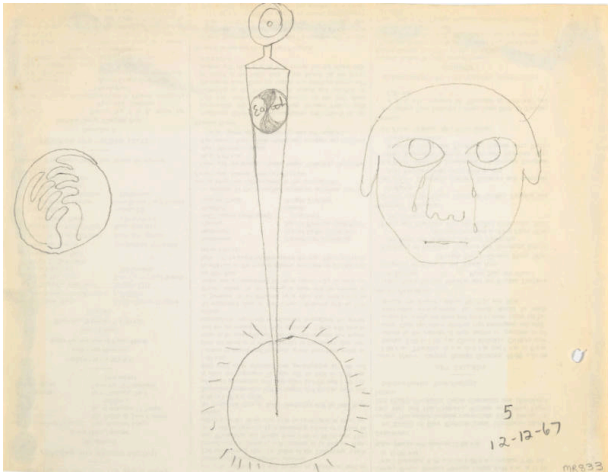

Basic Detail Report

Earth

Date
1967

Primary Maker
Marylou Reifsnyder

Medium
Pencil on paper

Description
Earth, needle, sun - face with tears on right, hands in orb on left

Dimensions
paper: 11 x 8 1/2 in. (27.9 x 21.6 cm)