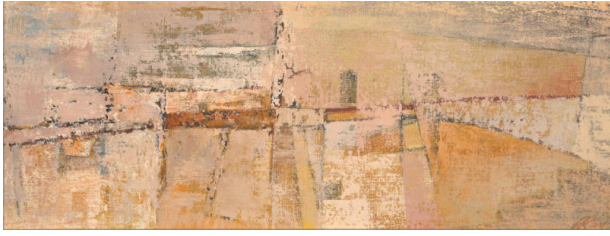

Basic Detail Report

Llano Quemado

Date

1959

Primary Maker

Robert D. Ray

Medium

Oil on canvas board

Description

An abstract landscape in pale tones of tans, gold, off-whites. Somewhat cubist in style, areas are fractured both vertically and horizontally.

Dimensions

image: 8 1/2 x 23 in. (21.6 x 58.4 cm) Framed: 11 x 25 3/4 x 1 in. (27.9 x 65.4 x 2.5 cm)