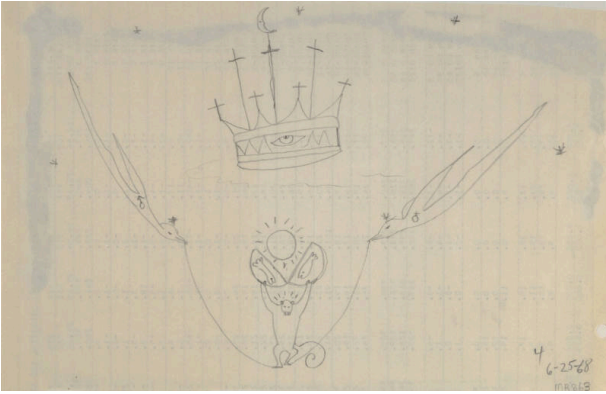

Basic Detail Report

Crown With Cosmic Eye

Date

1968

Primary Maker

Marylou Reifsnyder

Medium

Pencil on paper

Description

Birds suspend monkey with egg, fish, sun, crown with crosses

Dimensions

7" x 11"