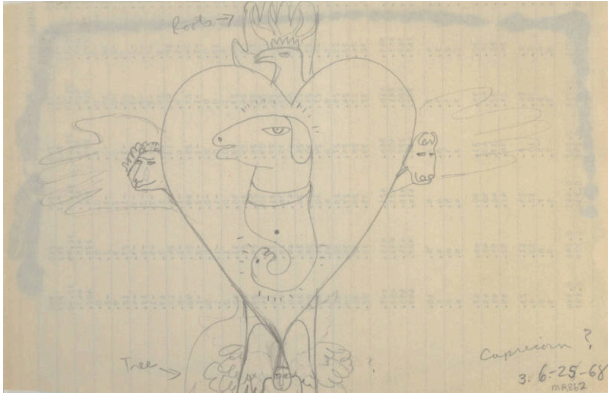

Basic Detail Report

Capricorn?

Date

1968

Primary Maker

Marylou Reifsnyder

Medium

Pencil on paper

Description

Heart with goat/snake in front of tree-cross with hands, tetramorphs

Dimensions

7" x 11"