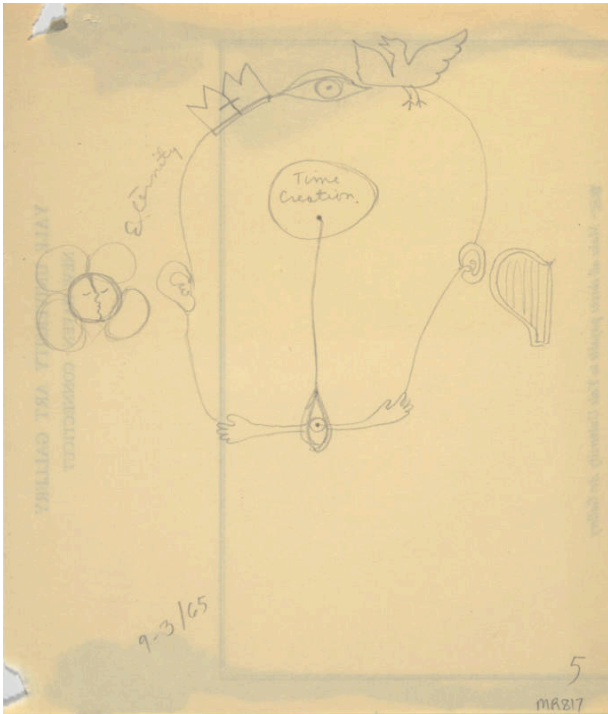

Basic Detail Report

Eternity/ Time Creation

Date

1965

Primary Maker

Marylou Reifsnyder

Medium

Pencil on paper

Description

Face with "Time Creation" egg, crown, bird, cosmic eyes

Dimensions

8 1/2" x 7 1/4"