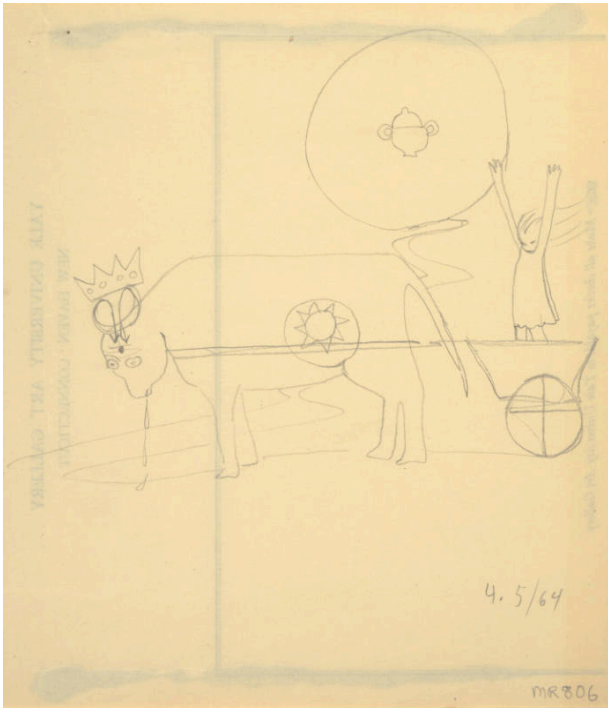

Basic Detail Report

Cart And Ox

Date

1964

Primary Maker

Marylou Reifsnyder

Medium

Pencil on paper

Description

Child in cart pulled by crowned ox with sun, grail

Dimensions

8 1/2" x 7 1/4"