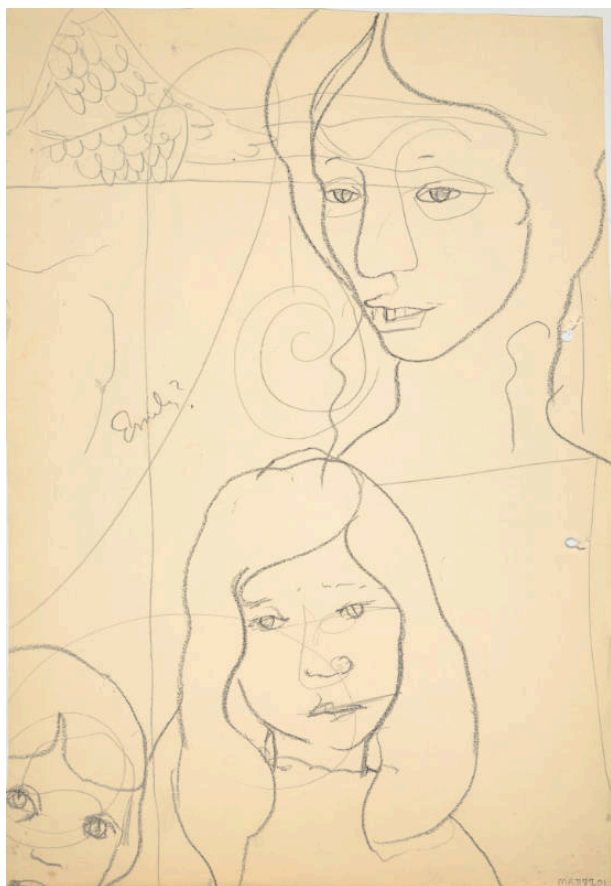

## Emily?

### Description

Faces, spiral, wings, dated from reverse

### Dimensions

Overall: 17 5/8" x 12 1/8" Paper: 20" x 16"