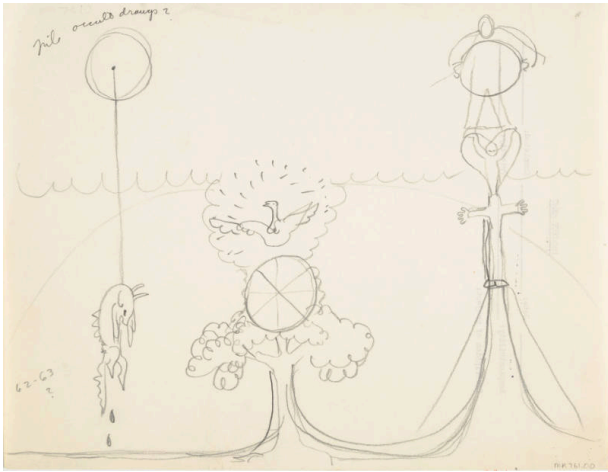

## Hung Beast

### Description

Hung beast, tree with wheel & phoenix, cross, heart, egg figures

### Dimensions

Overall: 8 1/2" x 11" Paper: 20" x 16"