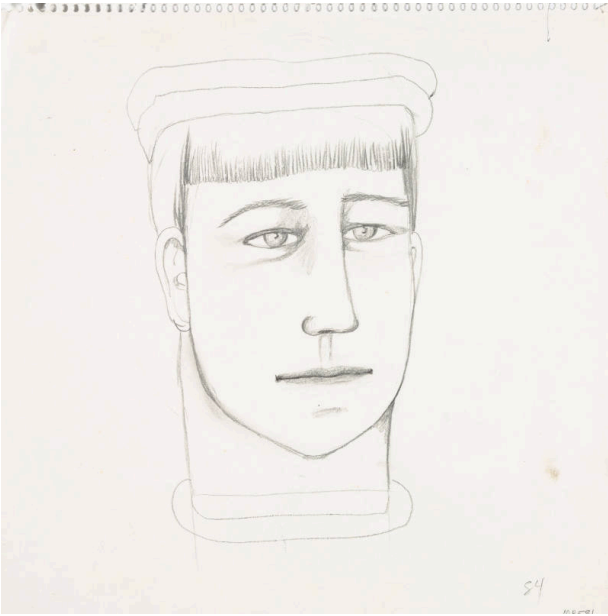

Basic Detail Report

Face

Date

c. 1983

Primary Maker

Marylou Reifsnyder

Medium

Pencil on paper

Description

Portrait of young man with hat

Dimensions

11" x 11"