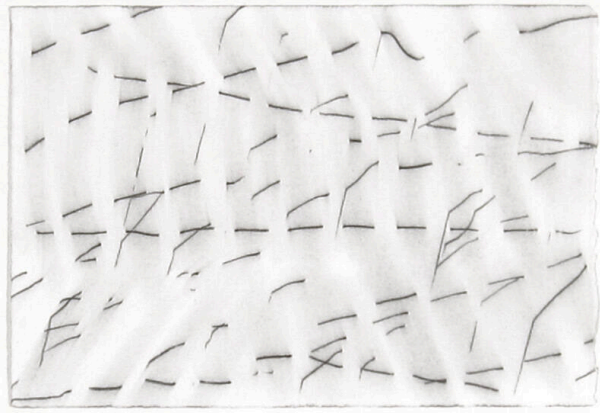

Basic Detail Report

untitled

Date

2009

Primary Maker

Jeremy McDonnell

Medium

charcoal drawing

Description

This charcoal abstract drawing consists of horizontal short marks which cross the surface in an uneven, irregular manner.

Dimensions

7 9/16" x 11 1/4"