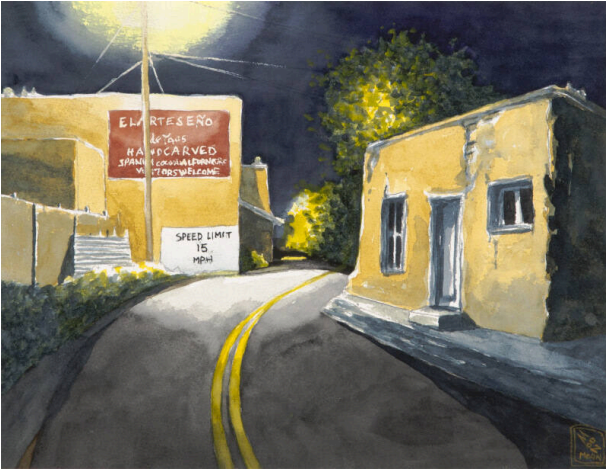

Basic Detail Report

San Antonio Lane

Date
2010

Primary Maker
Greg Moon

Medium
watercolor

Description

A paved road with yellow center stripes curves to the right from the bottom to center of the watercolor. It is night. An older adobe house sits on the right lit by a lamppost on the left. Other adobe structures with signs painted on them are behind the lamppost.

Leafy green trees are visible in the right background.

Dimensions

10 7/8" H x 14 1/8"W