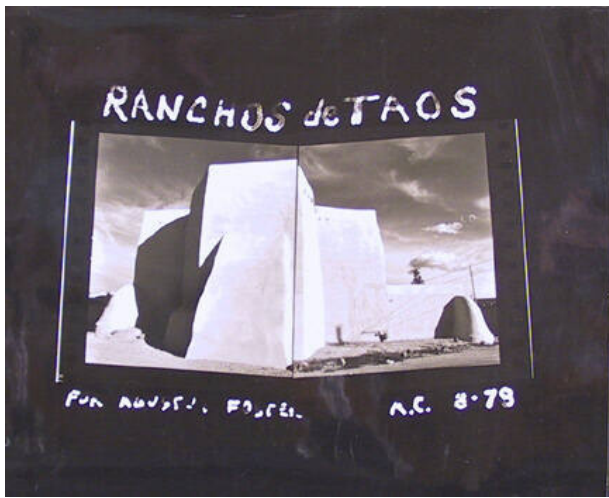

Basic Detail Report

Dimensions

16 5/16" H x 19 7/8" W

Ranchos de Taos

Date

1978

Primary Maker

Ron Cooper

Medium

photograph

Description

The iconic rear view of the historic Ranchos de Taos church in Ranchos de Taos, New Mexico is the subject of the photograph. The large back buttress is visible with the smaller buttresses on either side of the commanding adobe structure. There are tufts of clouds in the darkened windswept sky.