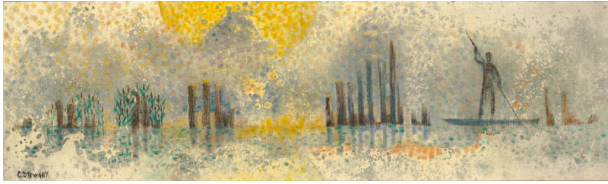

Basic Detail Report

Charles Stewart

Medium

Oil on canvas

Dimensions

Framed: 16 1/2 x 43 1/4 x 1 1/2 in. (41.9 x 109.9 x 3.8 cm)

The End of The Day

Date