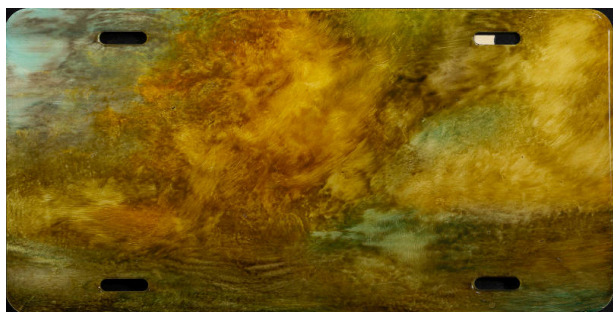

Basic Detail Report

Untitled, License Plate

Date

2005

Primary Maker

Kristine Keheley

Medium

Acrylic on metal (license plate)

Dimensions

Overall: 6 x 12 in. (15.2 x 30.5 cm)