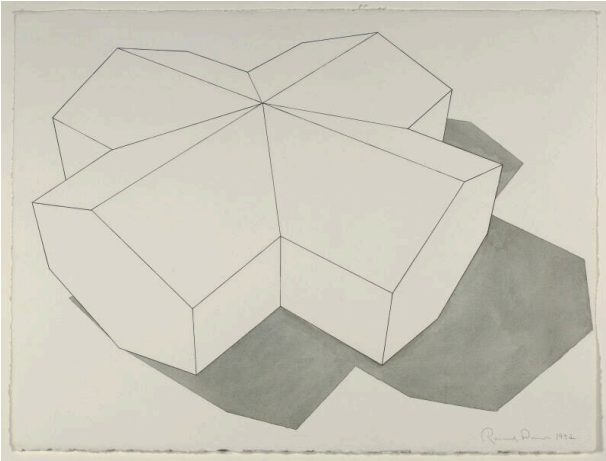

Basic Detail Report

Untitled

Date

1992

Primary Maker

Ronald Davis

Medium

Graphite, pen and watercolor on paper

Description

Three-dimensional geometric shape in pen over pencil with a dark gray watercolor shadow. On Arches aquarelle paper with irregular edges. Sheet is mounted on a backing board and framed in a light wood frame with plexiglas by Creative Framing.

Dimensions

sheet: 22 1/2 x 30 in. (57.1 x 76.2 cm) frame: 28 x 35 1/2 x 1 1/4 in. (71.1 x 90.1 x 3.1 cm)