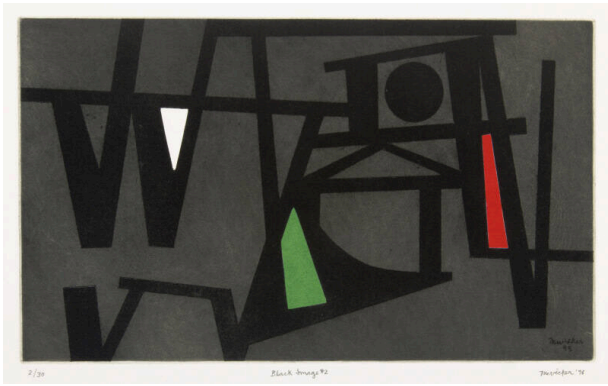

Basic Detail Report

Black Image #2

Date

1995

Primary Maker

J. Jay McVicker

Medium

Color aquatint

Description

Black intersecting lines on dark grey background, with three

colored planes; red, green, and white.

Dimensions

Overall: 14 x 20 3/4 in. (35.5 x 52.7 cm)