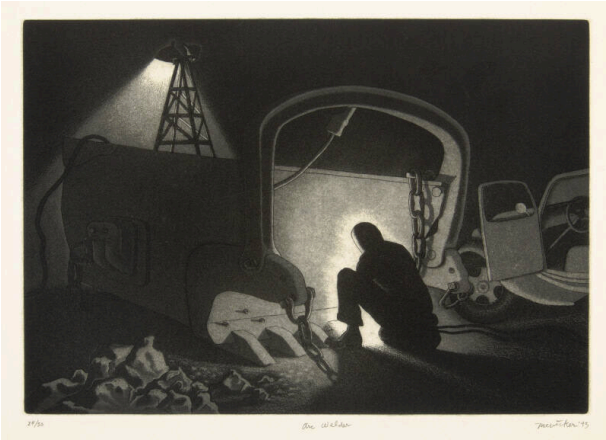

## Arc Welder

### Description

Nocturne of welder right of center at work on large shovel mouth to left, car/ truck with open door to right, tower with lights in left background.