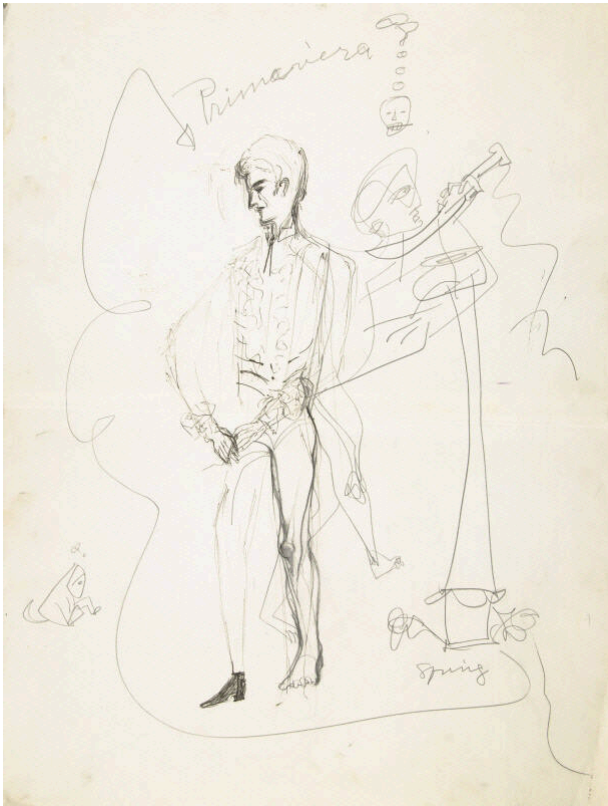

Basic Detail Report

Primavera

Date

c. 1960

Primary Maker

Edward Corbett

Medium

Ink and pencil on paper

Description

Black ink and pencil sketch of a male figure, one leg nude the other clothed; other figures and objects surround him

Dimensions

sheet: 23 3/4 x 18 in. (60.3 x 45.7 cm)