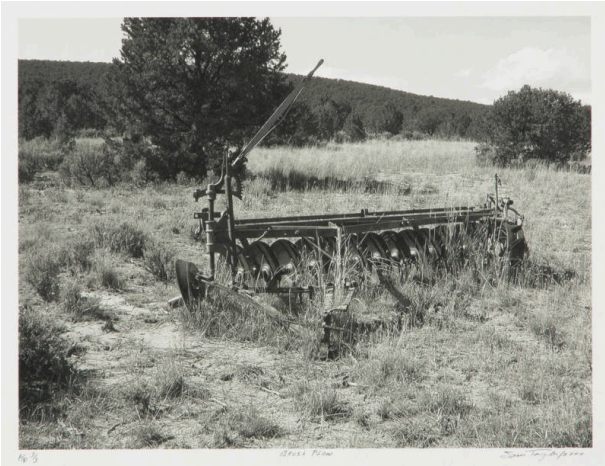

Basic Detail Report

Brush Plow

Date

2000

Primary Maker

Sam T. Taylor

Medium

Digital photograph

Description

Abandoned brush plow in field

Dimensions

Overall: 11 x 14 in. (27.9 x 35.5 cm)