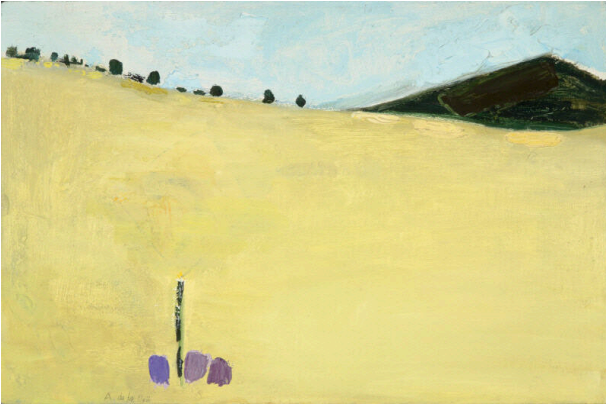

Basic Detail Report

Tierra Monte

Date

c. 1960

Primary Maker

Adeine de la Nöe

Medium

Oil painting

Description

"Yellow field/hill with three purple objects in left foreground, green hill and light blue sky background. Small green "trees/bushes" on

ridge."

Dimensions

Overall: 12 x 17 15/16 in. (30.5 x 45.5 cm) frame: 14 x 19 3/4 in. (35.6 x 50.2 cm)