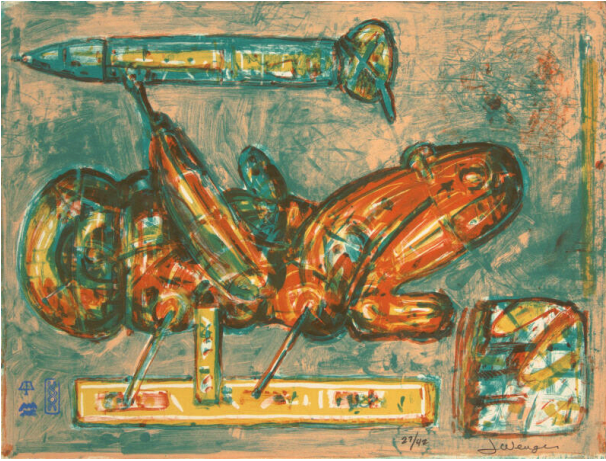

Basic Detail Report

Untitled

Date
1988

Primary Maker
John Wenger

Medium
Lithograph

Description
anthropomorphic figure on back with rectangular forms and square, red, yellow, green and white 12/13/06 ctl On reverse, 88.355, cream Somerset

Dimensions

Overall: 12 1/16 x 16 in. (30.6 x 40.6 cm)