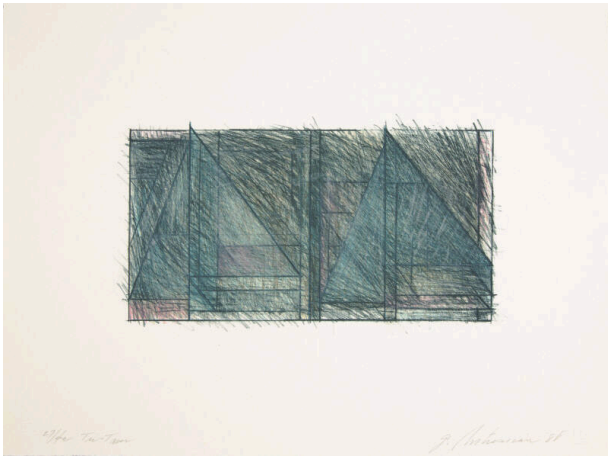

# Basic Detail Report

---

Overall: 12 1/16 x 16 in. (30.6 x 40.6 cm)

### Description

rectangle with two large triangles divided by double line 12/13/06  
ctl On reverse, 88.317, Arjoimari Arches