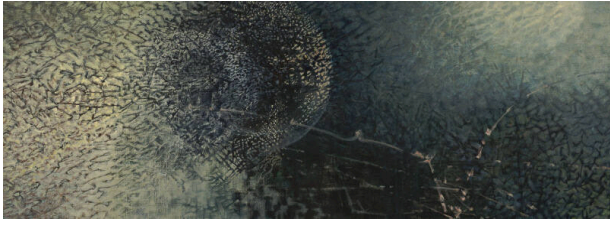

Basic Detail Report

Untitled

Date

1963

Primary Maker

Robert D. Ray

Medium

Oil painting on linen

Description

Abstract horizontal painting, primary colors, dark blue and green, pale yellow. Cosmic nocturnal scene

Dimensions

Overall: 26 1/16 x 50 9/16 in. (66.2 x 128.5 cm) frame: 27 1/8 x 73 1/8 in. (68.9 x 185.7 cm)