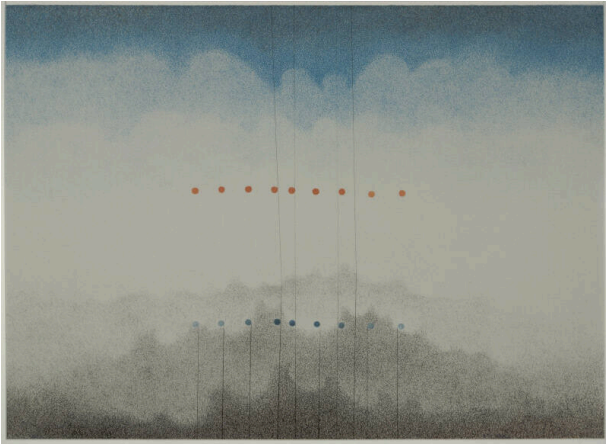

Basic Detail Report

Overall: 22 1/16 x 30 in. (56 x 76.2 cm)

From The Elements

Date

1979

Primary Maker

Robert C. Ellis

Medium

Lithograph

Description

Bands of blue (upper) white (middle) and black (lower). One line of red balls. One line of blue balls

Dimensions