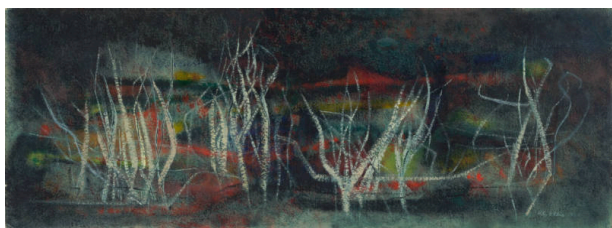

Basic Detail Report

Desert Landscape

Date

1954

Primary Maker

Robert C. Ellis

Medium

Casein on paper

Description

Whitish branches in front of dark background

Dimensions

Overall: 11 x 29 15/16 in. (28 x 76 cm)