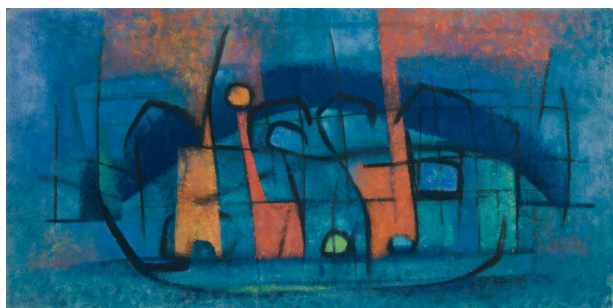

Basic Detail Report

Paiseja

Date

1950

Primary Maker

Robert C. Ellis

Medium

Casein

Description

Orange and green shapes on blue

Dimensions

Overall: 15 3/16 x 30 1/2 in. (38.5 x 77.5 cm)