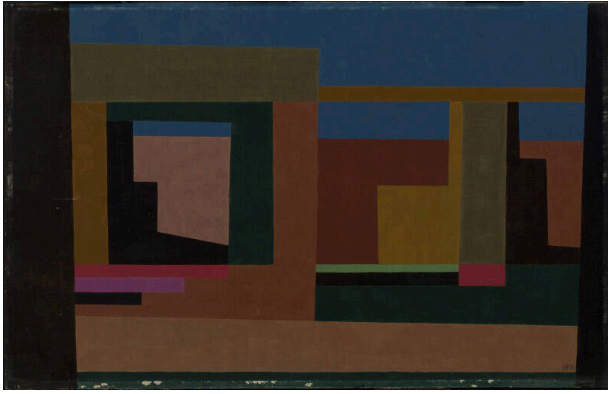

Basic Detail Report

Construction

Date
1951

Primary Maker
Cliff Franklin Harmon

Medium
Oil painting on board

Description
Geometric forms - dark brown bars at either side, deep blue above, green stripe at bottom edge.

Dimensions

Overall: 14 x 22 in. (35.6 x 55.9 cm) frame: 19 3/4 x 27 3/4 in. (50.2 x 70.5 cm)