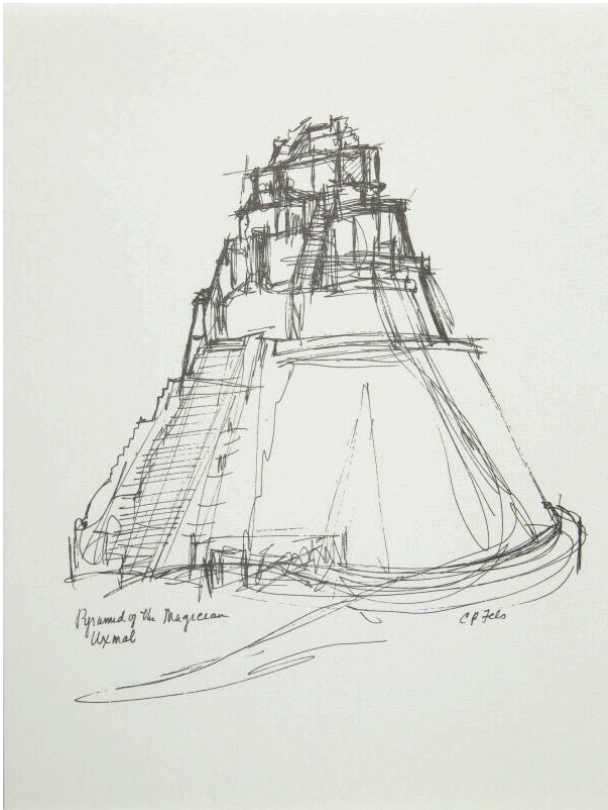

Basic Detail Report

End Time

Date

1983

Primary Maker

Catharine Phillips Fels

Medium

Silkscreen

Description

"A folio of prints and drawings of Northern Mayan ruins with notes by the artist." Includes 7 pgs of text front material, all enclosed in turquoise case."

Dimensions

Overall: 9 1/16 x 12 1/8 in. (23 x 30.8 cm)