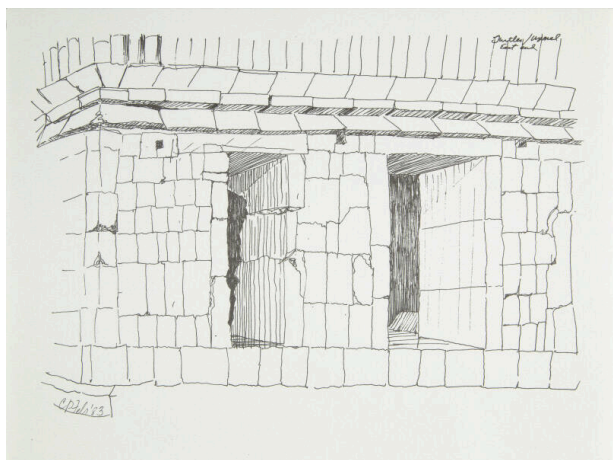

Basic Detail Report

End Time

Date

1983

Primary Maker

Catharine Phillips Fels

Medium

Silkscreen

Description

"A folio of prints and drawings of Northern Mayan ruins with notes by the artist." Includes 7 pgs of text front material, all enclosed in turquoise case."

Dimensions

Overall: 9 1/16 x 12 1/8 in. (23 x 30.8 cm)