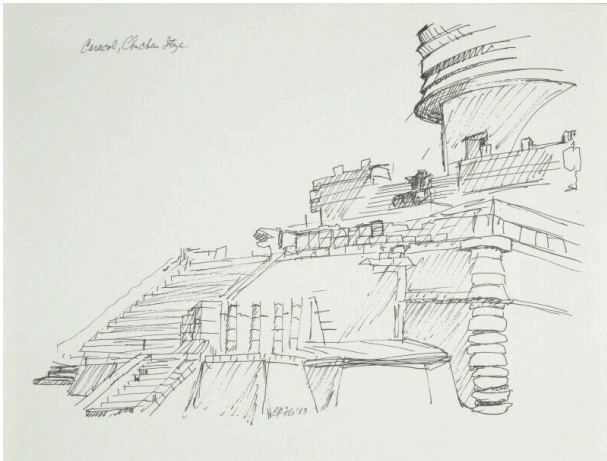

Basic Detail Report

End Time

Date

1983

Primary Maker

Catharine Phillips Fels

Medium

Silkscreen

Description

"A folio of prints and drawings of Northern Mayan ruins with notes by the artist." Includes 7 pgs of text front material, all enclosed in turquoise case."

Dimensions

Overall: 9 1/16 x 12 1/8 in. (23 x 30.8 cm)