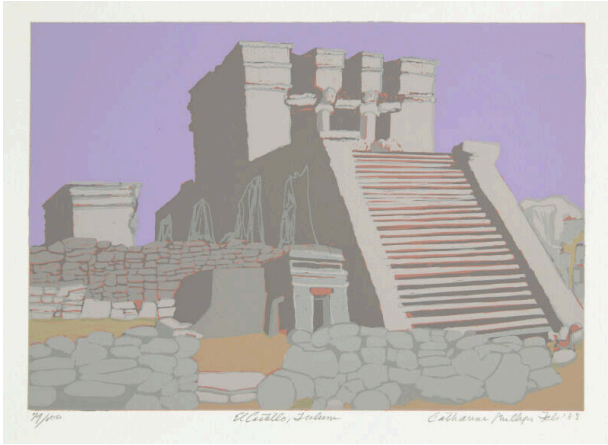

Basic Detail Report

End Time

Date

1983

Primary Maker

Catharine Phillips Fels

Medium

Silkscreen

Description

"A folio of prints and drawings of Northern Mayan ruins with notes by the artist." Includes 7 pgs of text front material, all enclosed in turquoise case."

Dimensions

Overall: 9 1/16 x 12 1/8 in. (23 x 30.8 cm)