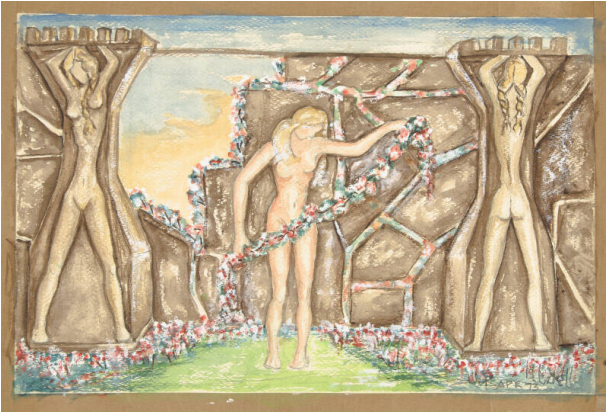

Basic Detail Report

Untitled

Date

1973

Primary Maker

Issac Udell

Medium

painting watercolor

Description

3 nude elongated female figures, two of which are superimposed over wall buttresses flanking central nude figure. Background of

brown wall and greenery, central figure with flower garand.

Dimensions

Overall: 12 x 17 11/16 in. (30.5 x 45 cm)