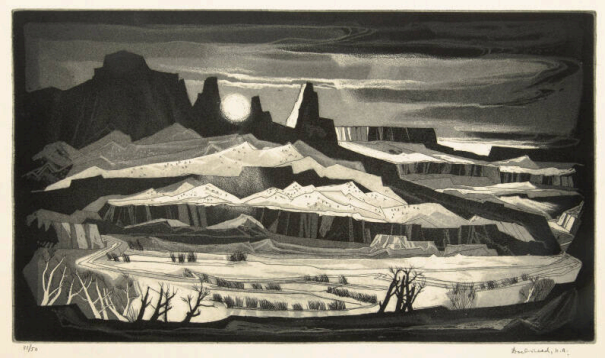

Basic Detail Report

Foreground light.

Dimensions

Overall: 14 15/16 x 18 5/16 in. (38 x 46.5 cm)

Winter Sun

Date

1967

Primary Maker

Doel Reed

Medium

Aquatint etching

Description

Predominantly dark desert mesas; dark sky, sun coming up.